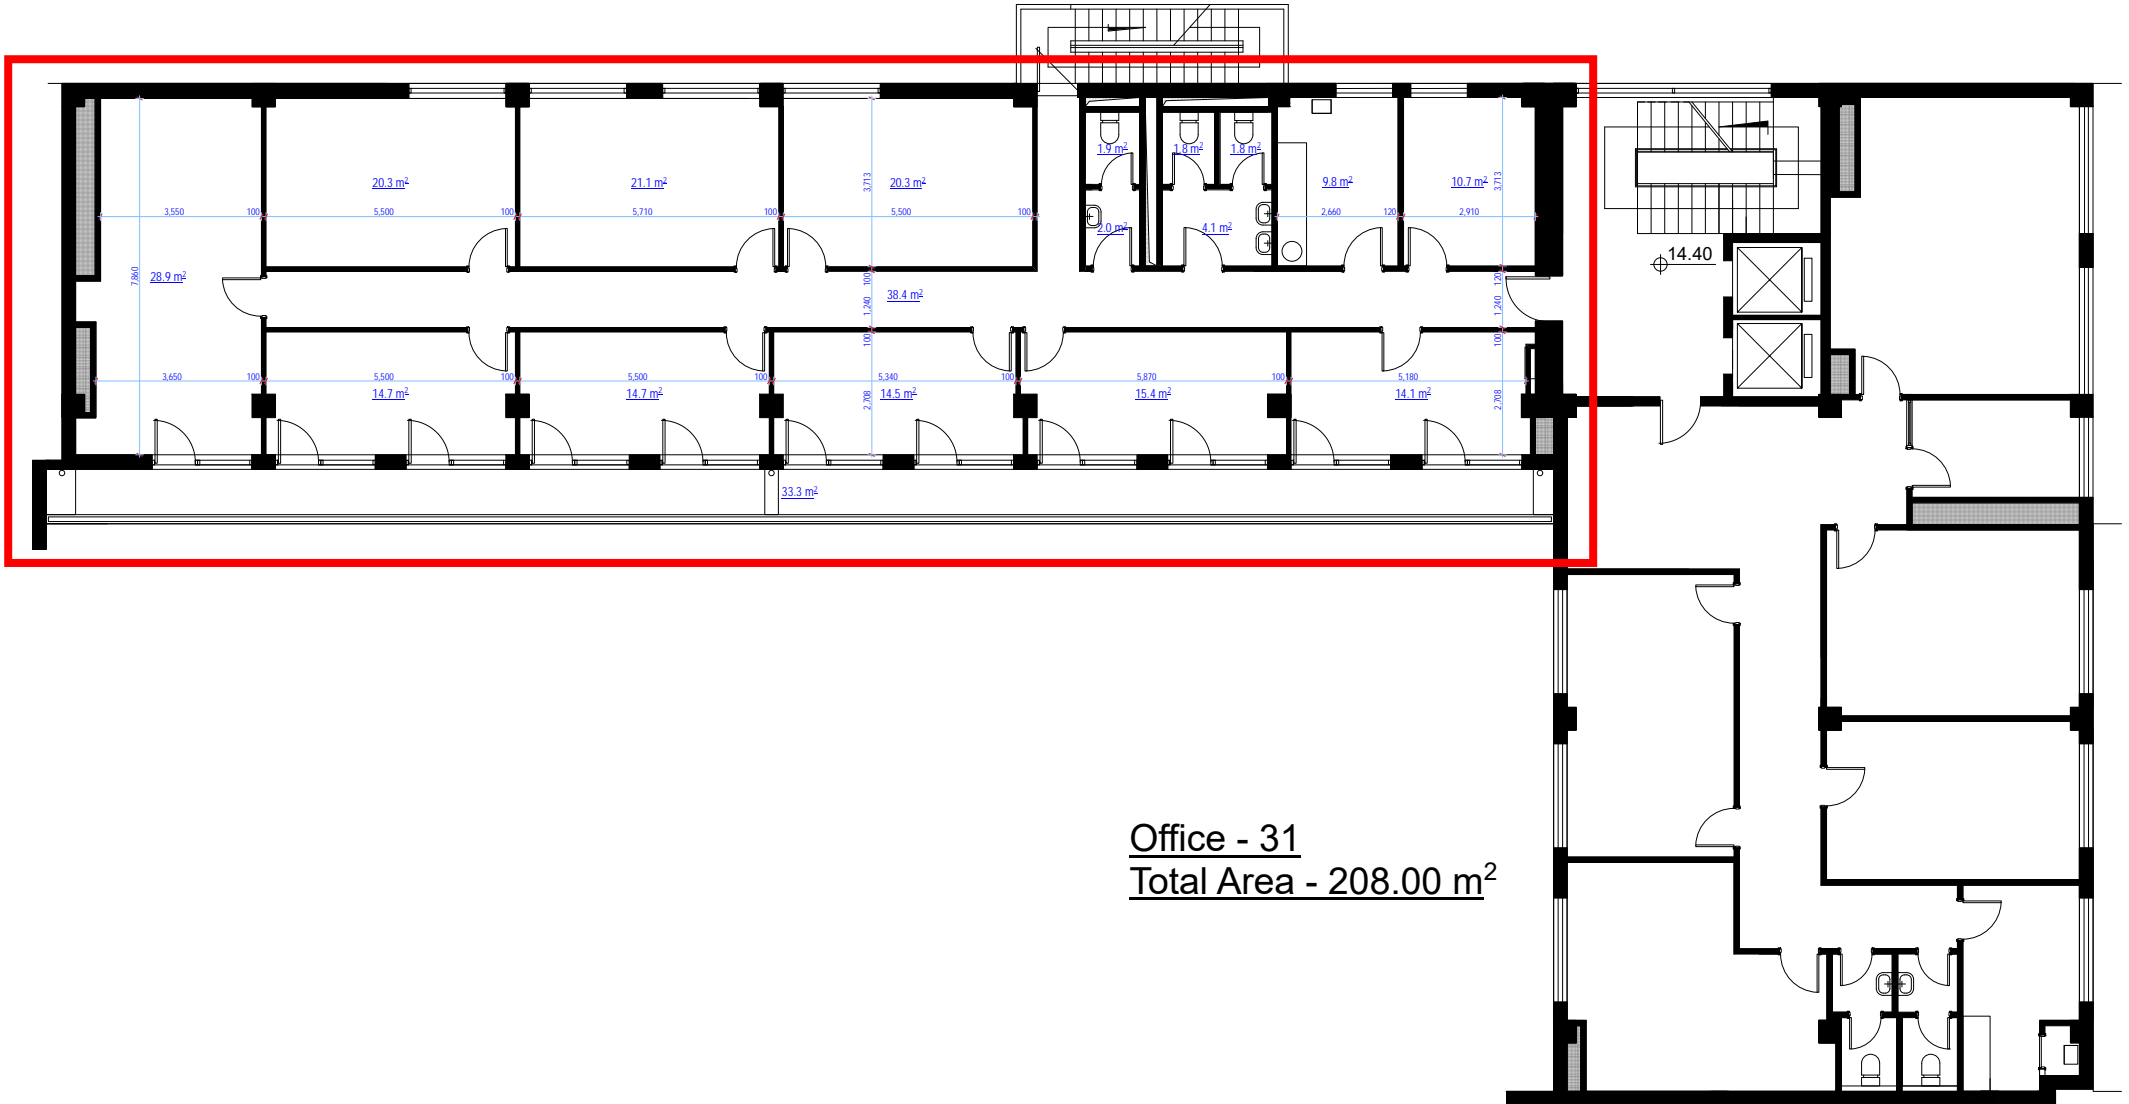

Office - 30
Total Area - 300.00 m²

Office - 31
Total Area - 208.00 m²